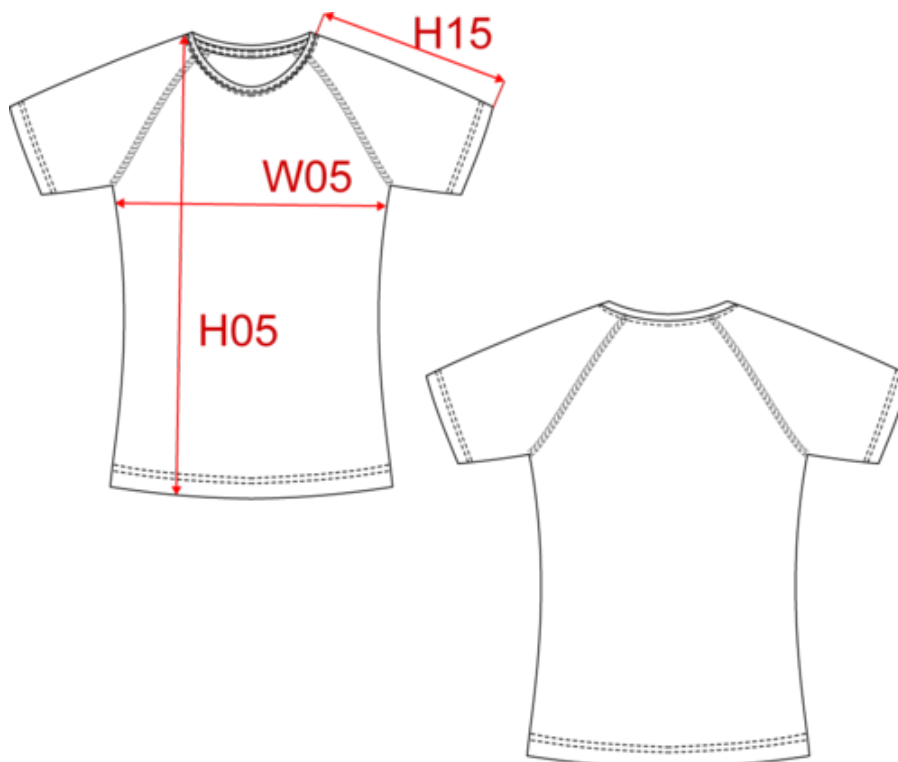

100% polyester. Made from 100% recycled polyester. Light quick-drying fabric. Straight fit. Round neckline with contrasting taped neck. Raglan sleeves with tone-on-tone topstitching. Twin-needle stitch on neckline, cuffs and hem. Tubular finish at bottom hem and cuffs. Tear-off brand label for ease of rebranding.

Dimensions (cm)

Measurements in cm	XS	S	M	L	XL	XXL
TE01 - 1/2 chest width at 1.5cm below armhole	42.00	45.00	48.00	51.00	54.00	57.00
TF03 - Front total height from HSP	62.50	64.50	66.50	68.50	70.50	72.50
TG09 - Raglan short sleeve length	26.00	27.75	29.50	31.25	33.00	34.75

Logisti  10  50

Sizes	Width (cm)	Height (cm)	Length (cm)	Net weight (kg)	Gross weight (kg)	Pieces/Box	Pieces/Bundle
XS	40.00000	19.00000	60.00000	4.10000	5.20000	50	10
S	40.00000	19.00000	60.00000	4.60000	5.70000	50	10
M	40.00000	19.00000	60.00000	5.10000	6.20000	50	10
L	40.00000	19.00000	60.00000	5.60000	6.70000	50	10
XL	40.00000	19.00000	60.00000	6.10000	7.20000	50	10
XXL	40.00000	19.00000	60.00000	6.60000	7.70000	50	10