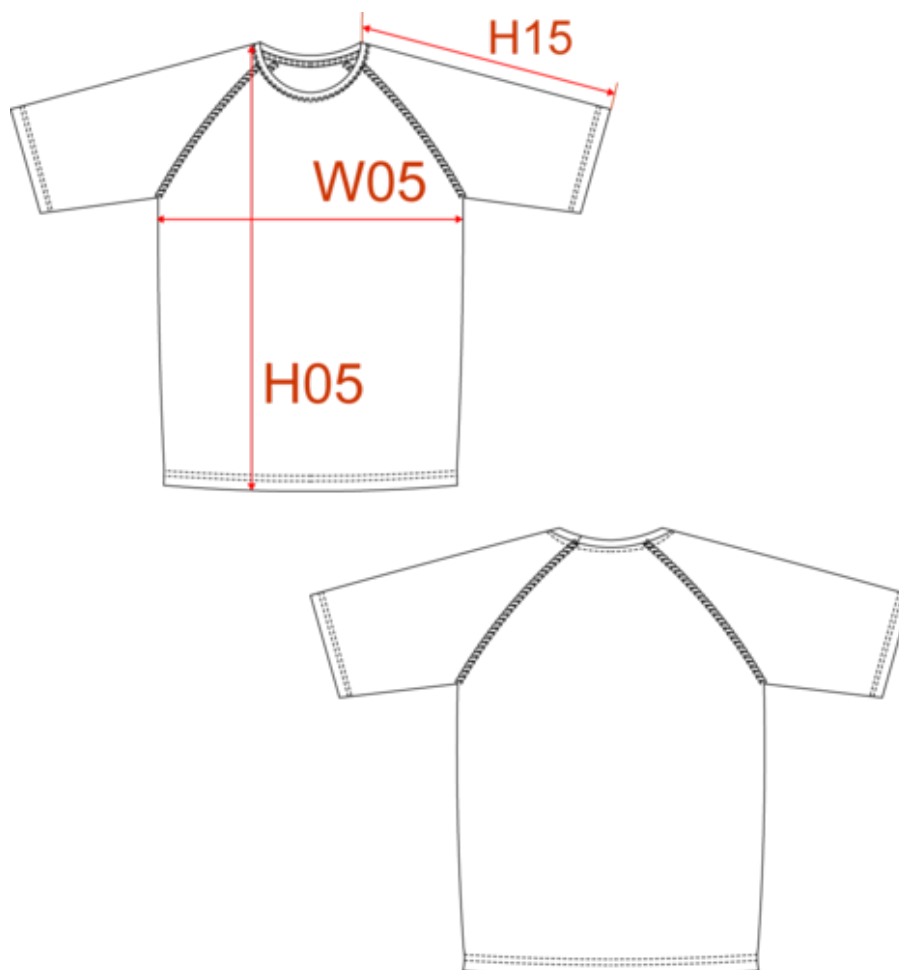

100% polyester. Made from 100% recycled polyester. Light quick-drying fabric. Straight fit. Round neckline with contrasting taped neck. Raglan sleeves with tone-on-tone topstitching. Twin-needle stitch on neckline, cuffs and hem. Tubular finish at bottom hem and cuffs. Tear-off brand label for ease of rebranding.

Dimensions (cm)

Measurements in cm	XS	S	M	L	XL	XXL	3XL
TE01 - 1/2 chest width at 1.5cm below armhole	46.00	49.00	52.00	55.00	58.00	61.00	64.00
TF01 - Total height from HSP	68.50	70.50	72.50	74.50	76.50	78.50	80.50
TG09 - Raglan short sleeve length	32.75	34.75	36.75	38.75	40.75	42.75	44.75

Logisti  10  50

Sizes	Width (cm)	Height (cm)	Length (cm)	Net weight (kg)	Gross weight (kg)	Pieces/Box	Pieces/Bundle
XS	40.00000	21.00000	60.00000	5.20000	6.30000	50	10
S	40.00000	21.00000	60.00000	5.70000	6.80000	50	10
M	40.00000	21.00000	60.00000	6.20000	7.30000	50	10
L	40.00000	21.00000	60.00000	6.70000	7.80000	50	10
XL	40.00000	21.00000	60.00000	7.20000	8.30000	50	10
XXL	40.00000	21.00000	60.00000	7.70000	8.80000	50	10
3XL	40.00000	21.00000	60.00000	8.20000	9.30000	50	10